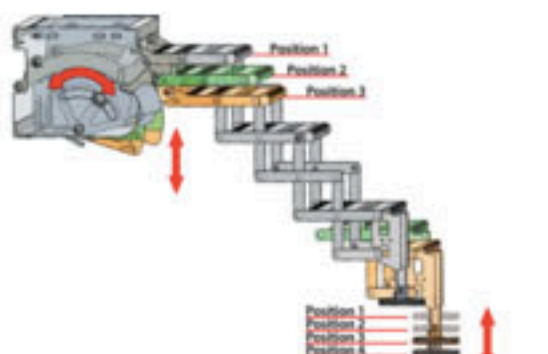

NEW!

GLOWSTEP REVOLUTION

ONLY RV STEP SYSTEM WITH 7" OF VERTICAL STEP ELEVATION ADJUSTMENT ELIMINATING THE BOOSTER STEP

INTRODUCING THE GLOWSTEP REVOLUTION

Before & After

Five Levels of Lower Adjustment

All Terrain Landing Gear

GlowStep Revolution Stowed

Two-Six Steps

Direct Bolt On

Operation, Features & Benefits of the GlowStep Revolution

RV SALES, SERVICE & PARTS

LOCATIONS:

Amsterdam (5S) (877) 654-2701 [Map & Hours](#)
Port Jervis (877) 719-2765 [Map & Hours](#)
Saratoga (877) 783-0047 [Map & Hours](#)